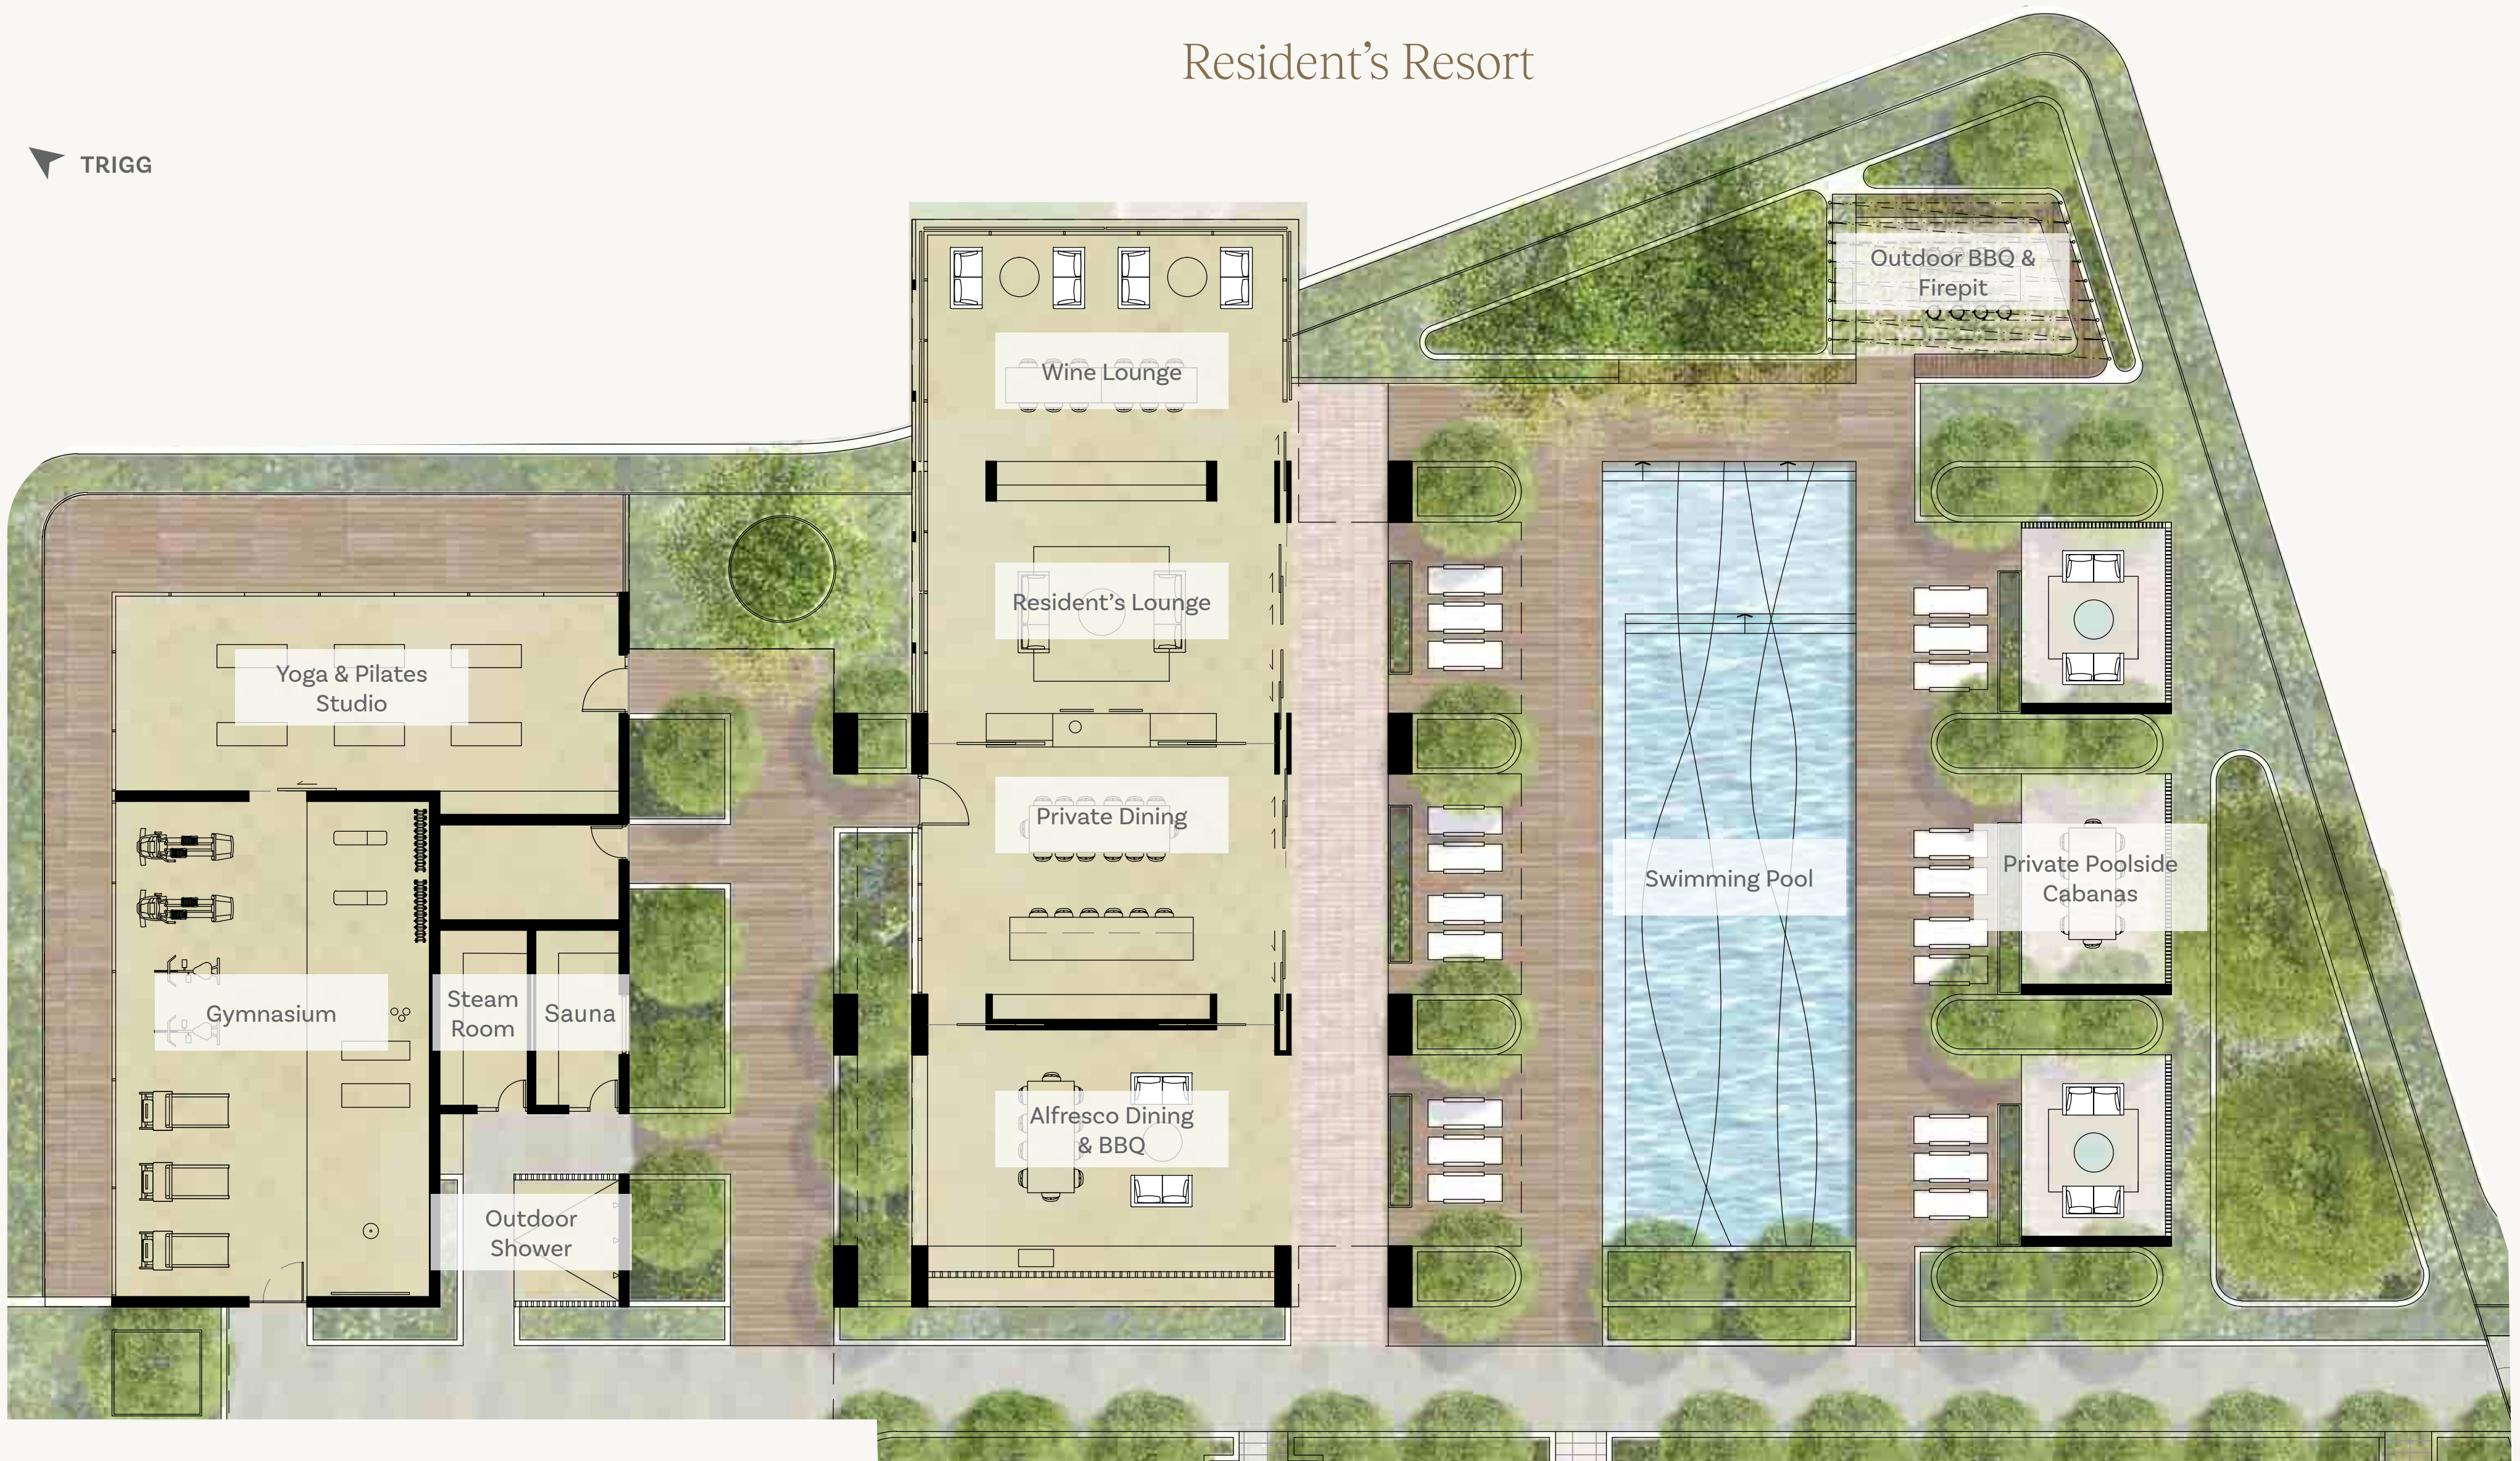

Resident's Resort

TRIGG

HILLARYS

To Pizza Oven & Edible Gardens

SCARBOROUGH

Areas

Gymnasium	106m ²	Wine Lounge	60m ²	Outdoor BBQ & Firepit	30m ²
Yoga & Pilates Studio	71m ²	Resident's Lounge	62m ²	Private Poolside Cabanas	120m ²
Steam Room	12m ²	Private Dining	68m ²	Pizza Oven & Edible Gardens	112m ²
Sauna	11m ²	Alfresco Dining & BBQ	62m ²	Business Lounge	65m ²
Outdoor Shower	9m ²	Swimming Pool	335m ²	Golf Simulator	185m ²
				Total including gardens	2,750m ²

CITY

LAKE GWELUP

Level
1
Podium